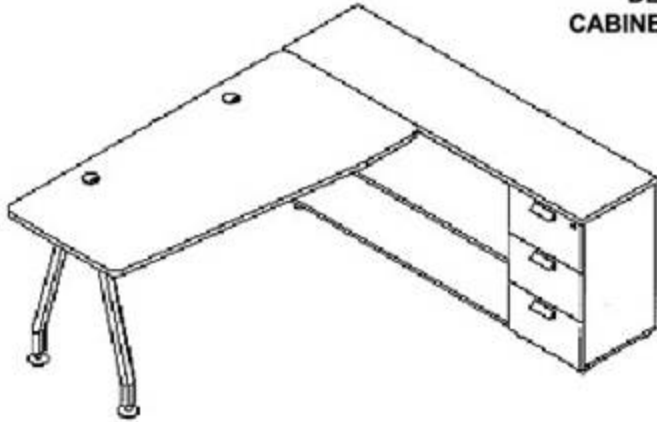

EXECUTIVE DESK WITH CABINET WHITE
 W180 X D75 X H74cm
 A49PSC075150L-LPF-LFW-TMWH
 A49CPL040160R-BMW-FMOW-CAY-TMWH
 DESK WHITE IPN7517
 CABINET WHITE IPN 7518
 UP \$999
NOW \$839

FREE DELIVERY
& ASSEMBLY

2 DOOR LOW CABINET
 W89 X D40 X H80cm
 A69CSD0808-BMW-FMW-CAY
 FMW - WHITE IPN 7519
 FMOW - OAK IPN7516
 UP \$399
NOW \$269

FREE DELIVERY
& ASSEMBLY

EXECUTIVE DESK

EXECUTIVE DESK WITH CABINET OAK
 W180 X D75 X H74cm
 A49PSC075150L-LPF-LFW-TMOH
 A49CPL040160R-BMW-FMOW-CAY-TMWH
 DESK OAK IPN 7521
 CABINET WHITE IPN7518
 UP \$999
NOW \$839