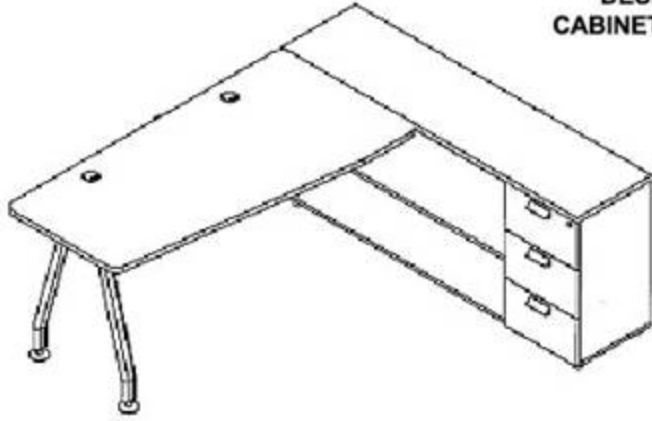

4 MEN HOT DESKING COMBINATION

B DESK 150
W300 X D150 X H74cm
A49DRC075150 x 4 UNITS
A49SMW077150 x 2 UNITS
TMWH - WHITE IPN7515
TMOH- OAK IPN7516
UP \$3,070
NOW \$1,299

FREE DELIVERY & ASSEMBLY

EXECUTIVE DESK

EXECUTIVE DESK WITH CABINET WHITE
 W180 X D75 X H74cm
 A49PSC075150L-LPF-LFW-TMWH
 A49CPL040160R-BMW-FMOW-CAY-TMWH
 DESK WHITE IPN7517
 CABINET WHITE IPN 7518
 UP \$999
NOW \$839

FREE DELIVERY
& ASSEMBLY